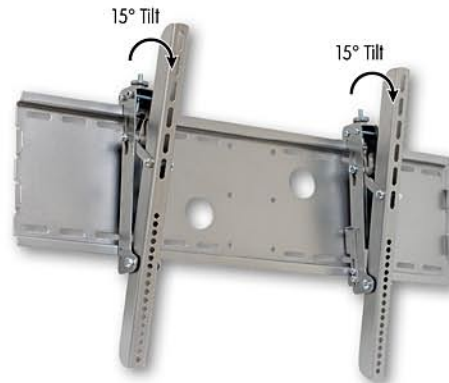

### MM PLB WA3D

- Plasma TV Wall Mount (Metal)
- 165lbs
- L75-480mm
- 30in-63in Monitor Size
- 15° Tilt

### MM PLB WA3A

- Reinforced Wall Mount for TV Monitor Bracket (PLB-13/PLB-14)
- Double Arm (14in+11.5in)
- 176lbs Max Load / Steel / Silver

### MM PLB WA3

- Wall Mount for TV Monitor Bracket (PLB-13/PLB-14)
- Double Arm (14in+11.5in)
- 176lbs Max Load / Steel / Silver

### MM PLB 14

- Plasma TV Wall Mount (Metal)
- 165lbs
- L75-480mm
- 30in-63in Monitor Size
- 15° Tilt