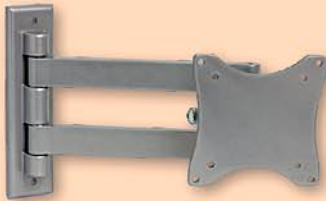

MM LCD 101

- LCD Monitor Wall Mount
- Double Arm
- 33 lbs Max Load
- 180° Swivel / $\pm 45^\circ$ Tilt
- 75/100mm mounting holes

MM LCD 102

- LCD Monitor Wall Mount
- Single Arm
- 33 lbs Max Load
- 180° Swivel / $\pm 45^\circ$ Tilt
- 75/100mm mounting holes

MM LCD 103

- Computer LCD Monitor Wall Mount
- $\pm 45^\circ$ Tilt / 180° Swivel
- Maximum load: 33lbs
- VESA Standard 75/100mm

MM LCD 201

- Wall Mount LCD Monitor
- No Tilt
- Low Profile Design
- Fast, Simple Wall Mounting
- Meets VESA Standards (75x75mm and 100x100mm)
- Loading 66lbs or 33kg
- Includes Quick Mount Wall Plate Monitor
- Plate and Hardware Kit

MM LCD 201S

- LCD Wall mount
- No Arm / Hang Type
- Easy Tilting
- Hang Type

MM LCD 404 CE

- Computer LCD Monitor Ceiling Mount
- 190° Swivel
- $\pm 20^\circ$ Tilt
- Maximum load: 44lbs
- VESA Standard 50 / 75 / 100mm
- 15.5in-22.8in Length
- Support 10in-30in Monitor Size

MM LCD-CE5

- For VESA standard 75 / 100 / 200 / 200X100MM
- Max loading capacity: 66lbs
- Steel
- Ideal for 17" - 30" TV
- Upwards and downwards up to 20 degrees
- Hardware included
- Max extension: 62in
- Min extension: 34in
- Color optional: Silver