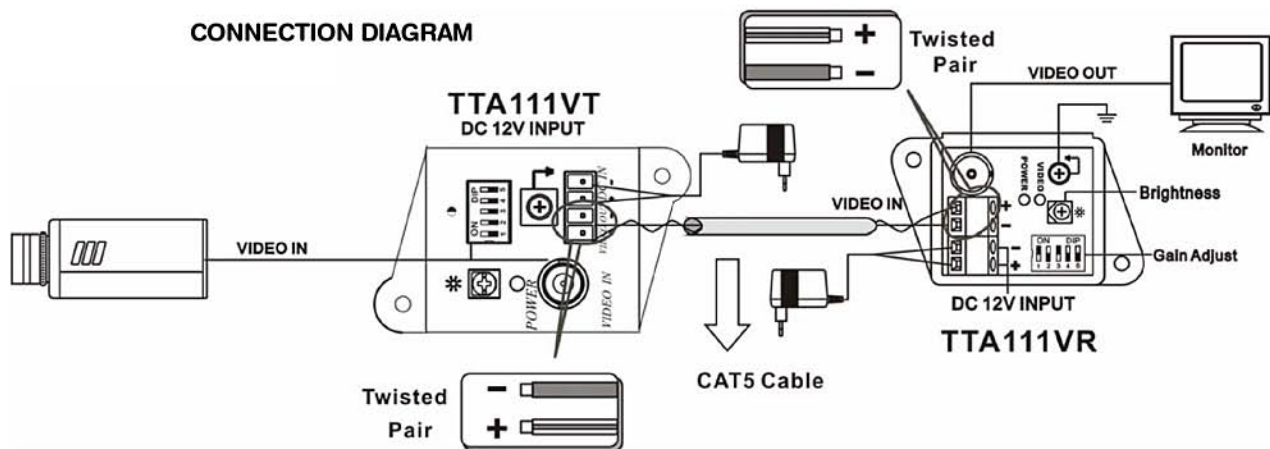

- Converts any standard camera or dome video signal to UTP
- Transmit a full motion color or monochrome video signal up to 1200 meters (Active-Active)
- BNC male to quick connect terminal Block
- Built in impedance couple device and noise filter for exceptional interference immunity

TTA111VR

TTA111VT

CONNECTION DIAGRAM

- AP TTA111VR** Active Balun Receiver
- AP TTA111VT** Active Balun Transmitter

These products are designed for long range transmission, the unit built in video amplifier function, if your transmission range under 100 meters, the video gain function is too big to have snow or wavy, bright image occurred. Recommend to use them with range at least over 100 meters or alternate passive video transceivers TTP111 series for short range transmission as well as cost saving.

- Transmit a full motion color or monochrome video signal, color range 1500 meters, B/W video signal up to 2400 meters.
- Video color burst and luminance adjustments at TTA111VT transmitter.
- Five position distance range switch on receiver TTA111VR.
- System is integrated with alarm sensor (PIR, Magnetic, etc.) or data (Pan, Tilt, and Zoom).
- Built in transient protection and ground lifting, damaging voltage spike problems are eliminated.
- Red LED: Power on / off.
- Up to multi pieces TTA111VT transmitter can work with 4 channel Hub TTA414VR or 1U rack mounting TPA008/TPA0008H, TPA016/TPA016H receiver panel